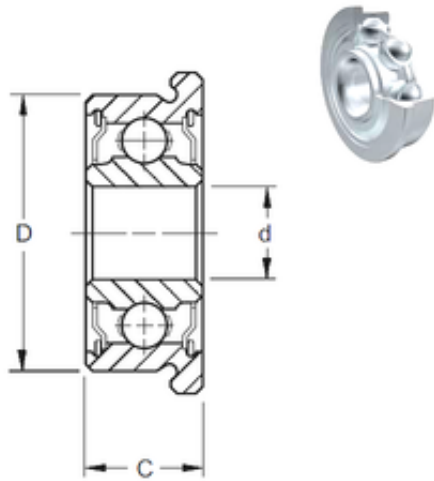

KFY MANUFACTURING MEXICO LIMITED

4 mm x 8 mm x 3 mm ZEN SMF84-2Z deep groove ball bearings

Bearing No. SMF84-2Z

Size	4x8x3 mm
Bore Diameter	4 mm
Outer Diameter	8 mm
Width	3 mm
d	4 mm
D	8 mm
B	3 mm
C	3 mm
Basic dynamic load rating (C)	0,395 kN
Basic static load rating (C0)	0,141 kN

SMF84-2Z Bearing 2D drawings and 3D CAD models