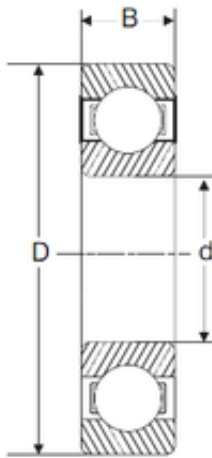

# KFY MANUFACTURING MEXICO LIMITED

60 mm x 78 mm x 10 mm SIGMA 61812 deep groove ball bearings

Bearing No. 61812

Size	60x78x10 mm
Bore Diameter	60 mm
Outer Diameter	78 mm
Width	10 mm
d	60 mm
D	78 mm
B	10 mm
C	10 mm

61812 Bearing 2D drawings and 3D CAD models