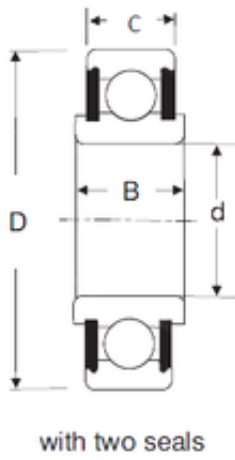

KFY MANUFACTURING MEXICO LIMITED

26 mm x 52 mm x 16,749 mm SIGMA 88026
deep groove ball bearings

Bearing No. 88026

Size	26x52x16.749 mm
Bore Diameter	26 mm
Outer Diameter	52 mm
Width	16,749 mm
d	26 mm
D	52 mm
B	16,749 mm
C	15 mm

88026 Bearing 2D drawings and 3D CAD models