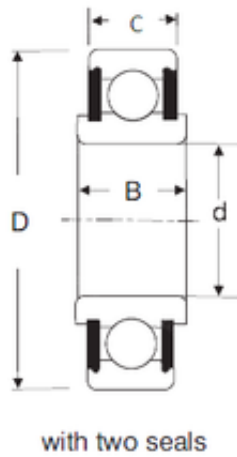

KFY MANUFACTURING MEXICO LIMITED

55 mm x 100 mm x 31 mm SIGMA 88511 deep groove ball bearings

Bearing No. 88511

Size	55x100x31 mm
Bore Diameter	55 mm
Outer Diameter	100 mm
Width	31 mm
d	55 mm
D	100 mm
B	31 mm
C	23 mm

88511 Bearing 2D drawings and 3D CAD models