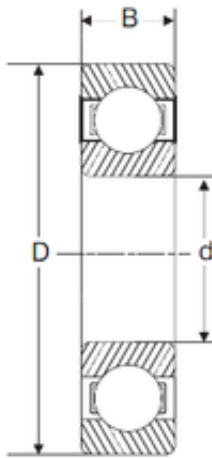

KFY MANUFACTURING MEXICO LIMITED

63,5 mm x 127 mm x 23,81 mm SIGMA LJ 2.1/2
deep groove ball bearings

Bearing No. LJ 2.1/2

Size	63.5x127x23.81 mm
Bore Diameter	63,5 mm
Outer Diameter	127 mm
Width	23,81 mm
d	63,5 mm
D	127 mm
B	23,81 mm
C	23,81 mm

LJ 2.1/2 Bearing 2D drawings and 3D CAD models