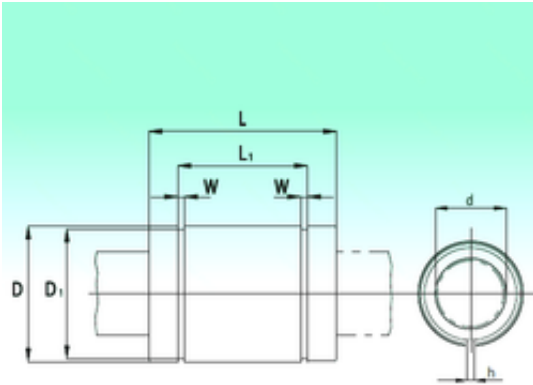

# KFY MANUFACTURING MEXICO LIMITED

KBS2045-PP Bearing 2D drawings and 3D CAD models

## NBS KBS2045-PP linear bearings

Bearing No. KBS2045-PP

|                               |          |
|-------------------------------|----------|
| Bore Diameter                 | 20 mm    |
| Outer Diameter                | 32 mm    |
| d                             | 20 mm    |
| D                             | 32 mm    |
| h                             | 1,6 mm   |
| D1                            | 30,3 mm  |
| L1                            | 31,5 mm  |
| W                             | 1,6 mm   |
| L                             | 45 mm    |
| Weight                        | 0,091 Kg |
| Basic dynamic load rating (C) | 0,88 kN  |