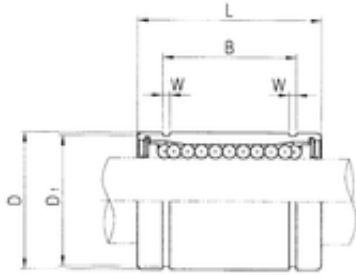

KFY MANUFACTURING MEXICO LIMITED

25 mm x 40 mm x 41 mm Samick LM25AJ
linear bearings

Bearing No. LM25AJ

LM25AJ Bearing 2D drawings and 3D CAD models

Size	25x40x41 mm
Bore Diameter	25 mm
Outer Diameter	40 mm
Width	41 mm
d	25 mm
D	40 mm
h	2 mm
B	41 mm
D1	38 mm
L	59 mm
W	1,85 mm
Weight	0,22 Kg
Basic dynamic load rating (C)	0,98 kN