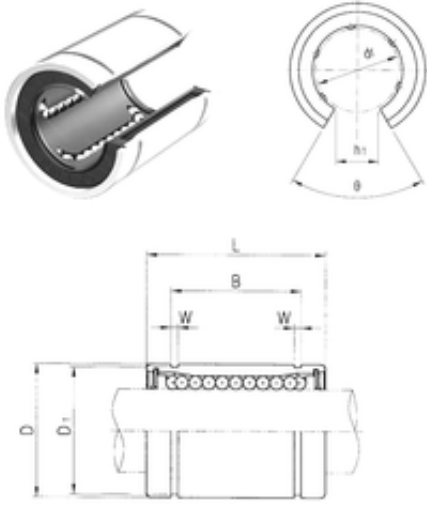

KFY MANUFACTURING MEXICO LIMITED

16 mm x 26 mm x 24,9 mm Samick
LME16UUOP linear bearings

Bearing No. LME16UUOP

Size	16x26x24.9 mm
Bore Diameter	16 mm
Outer Diameter	26 mm
Width	24,9 mm
d	16 mm
D	26 mm
h1	10 mm
B	24,9 mm
D1	24,9 mm
L	36 mm
W	1,3 mm
	78 mm
Weight	0,057 Kg
Basic dynamic load rating (C)	0,77 kN

LME16UUOP Bearing 2D drawings and 3D CAD models