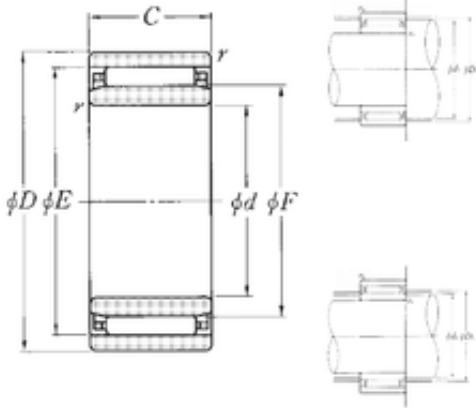

## 35 mm x 50 mm x 17 mm NTN NAO-35 x 50 x 17 needle roller bearings

Bearing No. NAO-35 x 50 x 17

Bore Diameter	35 mm
Outer Diameter	45 mm
d	35 mm
F	40 mm
D	50 mm
E	45 mm
B	17 mm
C	17 mm
r min.	0,3 mm
da min.	37 mm
Da max.	48 mm
db	44,4 mm
ra max.	0,3 mm
Db	40,6 mm
Weight	0,113 Kg
Basic dynamic load rating (C)	21,8 kN
Basic static load rating (C0)	41,5 kN
(Grease) Lubrication Speed	6 500 r/min

NAO-35 x 50 x 17 Bearing 2D drawings and 3D CAD models