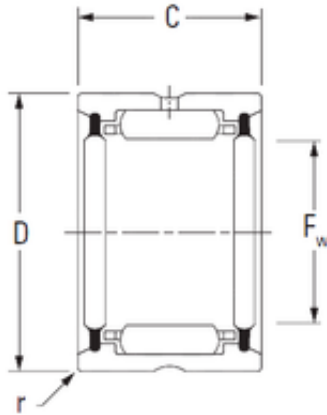

KFY MANUFACTURING MEXICO LIMITED

KOYO HJ-223020,2RS needle roller bearings

Bearing No. HJ-223020,2RS

Size	34.925x47.625x31.75 mm
Bore Diameter	34,925 mm
Outer Diameter	47,625 mm
Width	31,75 mm
Fw	34,925 mm
D	47,625 mm
C	31,75 mm
r5 min.	1,02 mm
Weight	0,16 Kg
Basic dynamic load rating (C)	39,8 kN
Basic static load rating (C0)	64,1 kN

HJ-223020,2RS Bearing 2D drawings and 3D CAD models