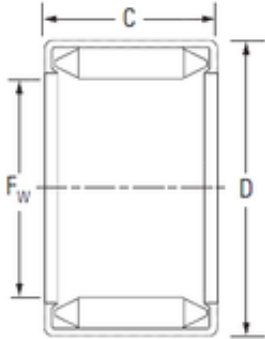

KFY MANUFACTURING MEXICO LIMITED

KOYO BT812 needle roller bearings

Bearing No. BT812

Size	12.7x17.462x19.05 mm
Bore Diameter	12,7 mm
Outer Diameter	17,462 mm
Width	19,05 mm
Fw	12,7 mm
D	17,462 mm
C	19,05 mm
Weight	0,012 Kg
Basic dynamic load rating (C)	9,7 kN
Basic static load rating (C0)	15,5 kN

BT812 Bearing 2D drawings and 3D CAD models