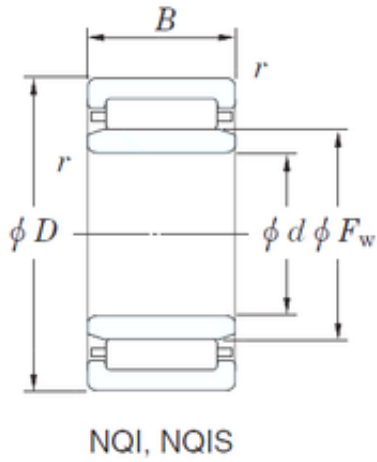

KFY MANUFACTURING MEXICO LIMITED

45 mm x 62 mm x 25 mm KOYO NQI45/25
needle roller bearings

Bearing No. NQI45/25

Size	45x62x25 mm
Bore Diameter	45 mm
Outer Diameter	62 mm
Width	25 mm
d	45 mm
Fw	50 mm
D	62 mm
B	25 mm
C	25 mm
r min.	0,6 mm
Weight	0,223 Kg
Basic dynamic load rating (C)	41,9 kN
Basic static load rating (C0)	82,5 kN

NQI45/25 Bearing 2D drawings and 3D CAD models