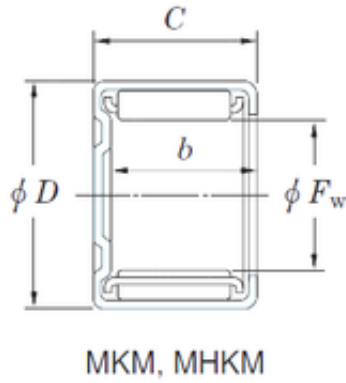

KFY MANUFACTURING MEXICO LIMITED

KOYO 12MKM1812 needle roller bearings

Bearing No. 12MKM1812

Size	12x18x12 mm
Bore Diameter	12 mm
Outer Diameter	18 mm
Width	12 mm
Fw	12 mm
D	18 mm
C	12 mm
b	9,3 mm
Weight	0,0085 Kg
Basic dynamic load rating (C)	5,95 kN
Basic static load rating (C0)	6,7 kN

12MKM1812 Bearing 2D drawings and 3D CAD models