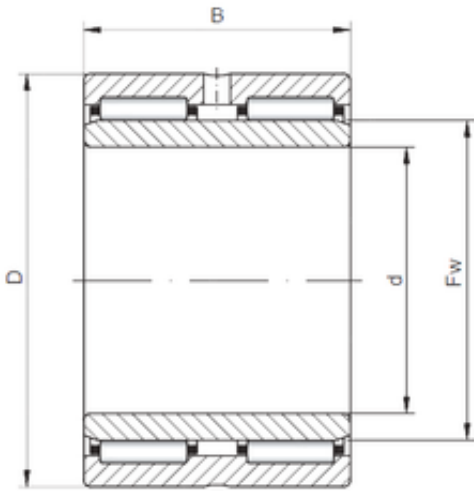

# KFY MANUFACTURING MEXICO LIMITED

45 mm x 68 mm x 40 mm ISO NA6909 needle roller bearings

Bearing No. NA6909

Size	45x68x40 mm
Bore Diameter	45 mm
Outer Diameter	68 mm
Width	40 mm
d	45 mm
Fw	52 mm
D	68 mm
B	40 mm
C	40 mm

NA6909 Bearing 2D drawings and 3D CAD models