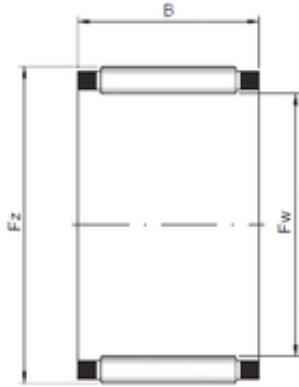

## ISO K16x20x17 needle roller bearings

Bearing No. K16x20x17

Size	16x20x17 mm
Bore Diameter	16 mm
Outer Diameter	20 mm
Width	17 mm
Fw	16 mm
Ew	20 mm
B	17 mm

K16x20x17 Bearing 2D drawings and 3D CAD models