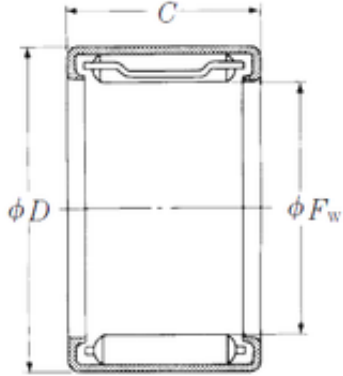

KFY MANUFACTURING MEXICO LIMITED

NSK FJL-5015L needle roller bearings

Bearing No. FJL-5015L

Size	50x62x15 mm
Bore Diameter	50 mm
Outer Diameter	62 mm
Width	15 mm
Fw	50 mm
D	62 mm
C	15 mm
Weight	0,075 Kg
Basic dynamic load rating (C)	24,2 kN

FJL-5015L Bearing 2D drawings and 3D CAD models