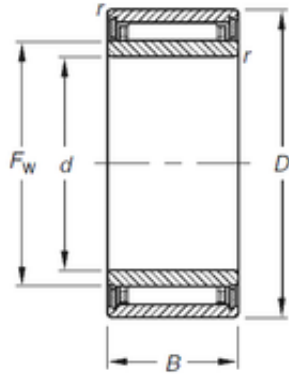

KFY MANUFACTURING MEXICO LIMITED

5 mm x 15 mm x 16 mm Timken NKJ5/16 needle roller bearings

Bearing No. NKJ5/16

Size	5x15x16 mm
Bore Diameter	5 mm
Outer Diameter	15 mm
Width	16 mm
d	5 mm
Fw	8 mm
D	15 mm
B	16 mm
C	16 mm
r	0,3 mm
S	1,5 mm
Weight	0,017 Kg
Basic dynamic load rating (C)	5,22 kN
Basic static load rating (C0)	5,78 kN
(Grease) Lubrication Speed	41000 r/min

NKJ5/16 Bearing 2D drawings and 3D CAD models