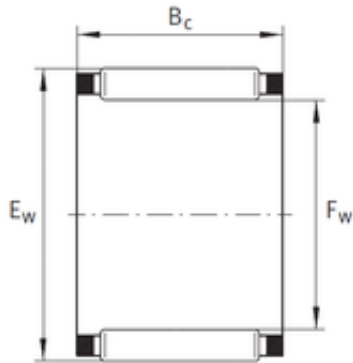

KFY MANUFACTURING MEXICO LIMITED

INA K22X28X17 needle roller bearings

Bearing No. K22X28X17

Bore Diameter	22 mm
Outer Diameter	28 mm
Fw	22 mm
Ew	28 mm
Bc	17 mm
Weight	0,018 Kg
Basic dynamic load rating (C)	19,4 kN
Basic static load rating (C0)	27 kN
Fatigue load limit (Pu)	3,45
Reference speed	10 500 r/min
Category	Bearings
Inventory	0.0
Manufacturer Name	SCHAEFFLER GROUP
Minimum Buy Quantity	N/A
Weight / Kilogram	0
Product Group	B04144

K22X28X17 Bearing 2D drawings and 3D CAD models