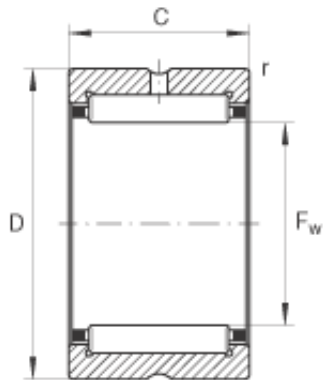

KFY MANUFACTURING MEXICO LIMITED

INA NK25/20 needle roller bearings

Bearing No. NK25/20

Size	25x33x20 mm
Bore Diameter	25 mm
Outer Diameter	33 mm
Width	20 mm
F_w	25 mm
D	33 mm
C	20 mm
r_{min}	0,3 mm
m	42 g / Weight
C_r	21300 N / Dynamic load rating (radial)
C_{0r}	30500 N / Static load rating (radial)
C_{ur}	5300 N / Fatigue limit load, radial
n_G	17800 1/min / Limiting speed
n_B	9600 1/min / Reference speed
Category	Roller Bearings
Inventory	67.0
Manufacturer Name	SCHAEFFLER GROUP
Minimum Buy Quantity	N/A
Weight / Kilogram	0
Product Group	B04144

NK25/20 Bearing 2D drawings and 3D CAD models