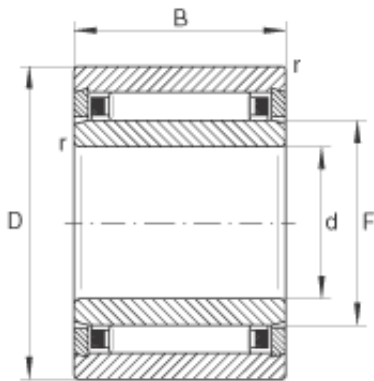

KFY MANUFACTURING MEXICO LIMITED

6 mm x 16 mm x 12 mm INA NKI6/12-TV needle roller bearings

Bearing No. NKI6/12-TV

NKI6/12-TV Bearing 2D drawings and 3D CAD models

Size	6x16x12 mm
Bore Diameter	6 mm
Outer Diameter	16 mm
Width	12 mm
d	6 mm
D	16 mm
B	12 mm
F	9 mm
r_{min}	0,3 mm
s	1,5 mm / Axial displacement
m	13,5 g / Weight
C_r	5100 N / Dynamic load rating (radial)
C_{Or}	5000 N / Static load rating (radial)
C_{ur}	840 N / Fatigue limit load, radial
n_G	31000 1/min / Limiting speed
n_B	26500 1/min / Reference speed
	/ With closing rings, without lubrication hole and without lubrication groove.
Category	Needle Non Thrust Roller Bearings
Inventory	0.0

KFY MANUFACTURING MEXICO LIMITED

Manufacturer Name	SCHAEFFLER GROUP
Minimum Buy Quantity	N/A
Weight / Kilogram	0.019
Product Group	B04144
Rolling Element	Needle Roller Bearing
Component	Complete with Outer and Inner Ring
Enclosure	Open
Self Aligning	No
Retainer	Yes
Number of Rows of Rollers	Single Row
Separable	Inner Ring - Both Sides
Closed End	No
Inch - Metric	Metric
Relubricatable	No
Thrust Bearing	No
Long Description	6MM Bore; 16MM Outside Diameter; 12MM Width; Needle Roller Bearing; Complete with Outer and Inner Ring; Open Enclosure; No Self Aligning; Retainer; Single Row of Rollers; Inner Ring - Both Sides Separ
Other Features	Plain Inner Ring 2 Rib Outer Ring Radial Precision Bearing Plastic Cage Light Duty Ground Raceway with Rib
Category	Needle Non Thrust Roller Bearing
UNSPSC	31171512
Harmonized Tariff Code	8482.40.00.00
Noun	Bearing
Keyword String	Needle

KFY MANUFACTURING MEXICO LIMITED

Manufacturer URL	http://www.ina.com
Manufacturer Item Number	NKI6/12TN
Weight / LBS	0.03
Bore	0.236 Inch 6 Millimeter
Width	0.472 Inch 12 Millimeter
Outside Diameter	0.63 Inch 16 Millimeter