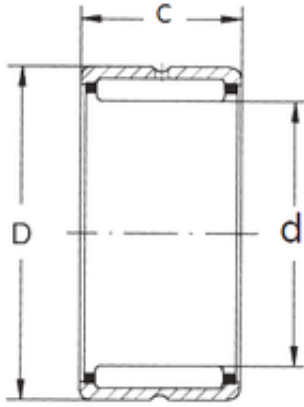

KFY MANUFACTURING MEXICO LIMITED

FBJ NK43/30 needle roller bearings

Bearing No. NK43/30

Size	43x53x30 mm
Bore Diameter	43 mm
Outer Diameter	53 mm
Width	30 mm
d	43 mm
D	53 mm
C	30 mm
Weight	0,133 Kg
Basic dynamic load rating (C)	40 kN
Basic static load rating (C0)	80 kN
(Grease) Lubrication Speed	6500 r/min

NK43/30 Bearing 2D drawings and 3D CAD models