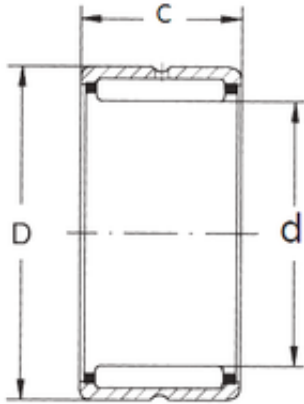

## FBJ NK35/30 needle roller bearings

Bearing No. NK35/30

|                               |             |
|-------------------------------|-------------|
| Size                          | 35x45x30 mm |
| Bore Diameter                 | 35 mm       |
| Outer Diameter                | 45 mm       |
| Width                         | 30 mm       |
| d                             | 35 mm       |
| D                             | 45 mm       |
| C                             | 30 mm       |
| Weight                        | 0,112 Kg    |
| Basic dynamic load rating (C) | 36 kN       |
| Basic static load rating (C0) | 69 kN       |
| (Grease) Lubrication Speed    | 7500 r/min  |

NK35/30 Bearing 2D drawings and 3D CAD models