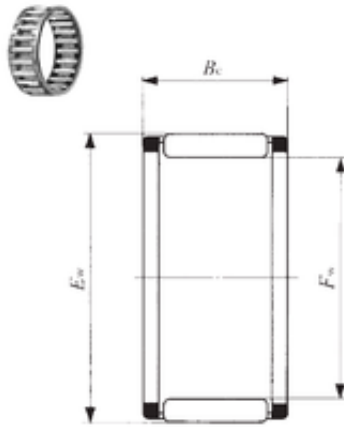

KFY MANUFACTURING MEXICO LIMITED

IKO KT 151918 needle roller bearings

Bearing No. KT 151918

Marchio	IKO
Diametro del foro	15 mm
Diametro esterno	19 mm
Fw	15 mm
Ew	19 mm
Bc	18 mm
Peso	0,0087 Kg
Carico dinamico di base (C)	11,5 kN
Carico statico di base (C0)	15,6 kN

KT 151918 Bearing 2D drawings and 3D CAD models