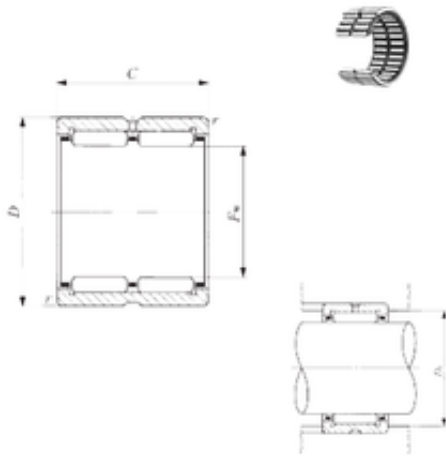

KFY MANUFACTURING MEXICO LIMITED

IKO RNA 6911 needle roller bearings

Bearing No. RNA 6911

| | |
|-------------------------------|-------------|
| Size | 63x80x45 mm |
| Bore Diameter | 63 mm |
| Outer Diameter | 80 mm |
| Width | 45 mm |
| Fw | 63 mm |
| D | 80 mm |
| C | 45 mm |
| r min. | 1 mm |
| Da max. | 75 mm |
| Weight | 0,475 Kg |
| Basic dynamic load rating (C) | 98,7 kN |
| Basic static load rating (C0) | 194 kN |

RNA 6911 Bearing 2D drawings and 3D CAD models