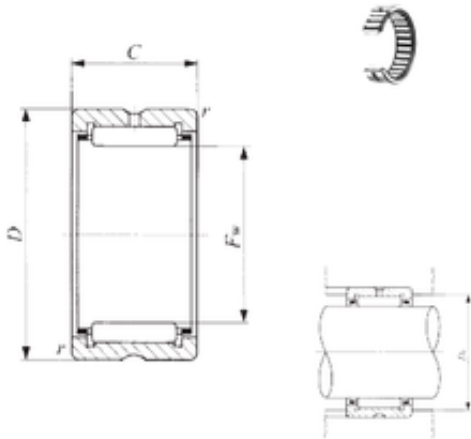

KFY MANUFACTURING MEXICO LIMITED

IKO TAF 11013030 needle roller bearings

Bearing No. TAF 11013030

Size	110x130x30 mm
Bore Diameter	110 mm
Outer Diameter	130 mm
Width	30 mm
Fw	110 mm
D	130 mm
C	30 mm
r min.	1 mm
Da max.	125 mm
Weight	0,66 Kg
Basic dynamic load rating (C)	106 kN
Basic static load rating (C0)	240 kN

TAF 11013030 Bearing 2D drawings and 3D CAD models