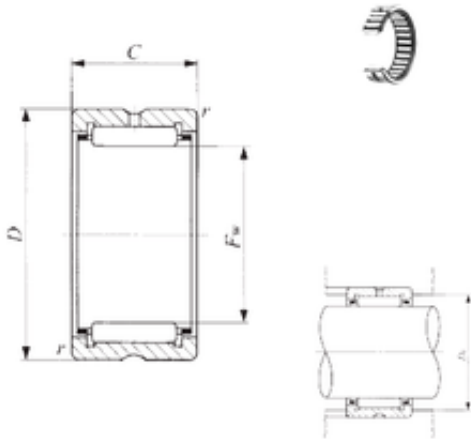

KFY MANUFACTURING MEXICO LIMITED

IKO TR 253820 needle roller bearings

Bearing No. TR 253820

Size	25x38x20 mm
Bore Diameter	25 mm
Outer Diameter	38 mm
Width	20 mm
Fw	25 mm
D	38 mm
C	20 mm
r min.	0,3 mm
Da max.	36 mm
Weight	0,071 Kg
Basic dynamic load rating (C)	28,9 kN
Basic static load rating (C0)	35 kN

TR 253820 Bearing 2D drawings and 3D CAD models