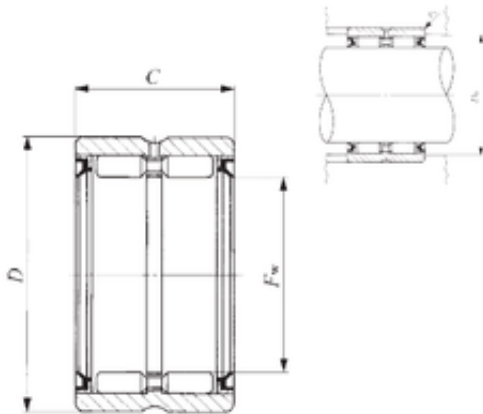

KFY MANUFACTURING MEXICO LIMITED

IKO GBR 142216 UU needle roller bearings

Bearing No. GBR 142216 UU

Size	22.225x34.925x25.4 mm
Bore Diameter	22,225 mm
Outer Diameter	34,925 mm
Width	25,4 mm
Fw	22,225 mm
D	34,925 mm
C	25,4 mm
Da max.	30 mm
ra max.	0,6 mm
Weight	0,0895 Kg
Basic dynamic load rating (C)	28,6 kN
Basic static load rating (C0)	40,1 kN

GBR 142216 UU Bearing 2D drawings and 3D CAD models