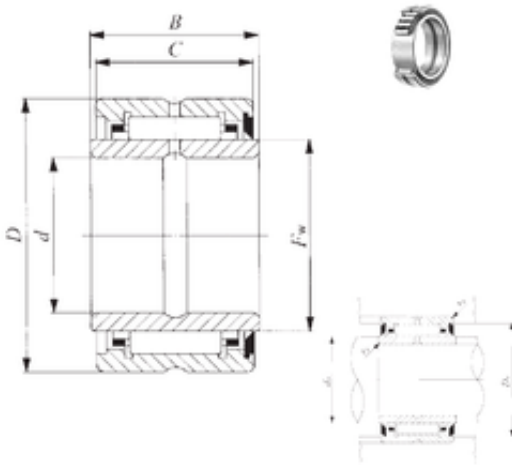

KFY MANUFACTURING MEXICO LIMITED

63,5 mm x 95,25 mm x 44,7 mm IKO BRI
406028 U needle roller bearings

Bearing No. BRI 406028 U

Size	63.5x95.25x44.7 mm
Bore Diameter	63,5 mm
Outer Diameter	95,25 mm
Width	44,7 mm
d	63,5 mm
Fw	76,2 mm
D	95,25 mm
B	44,7 mm
C	44,45 mm
da min.	71 mm
da max	73 mm
Da max.	87 mm
ra max.	1,5 mm
Weight	1,065 Kg
Basic dynamic load rating (C)	105 kN
Basic static load rating (C0)	211 kN

BRI 406028 U Bearing 2D drawings and 3D CAD models