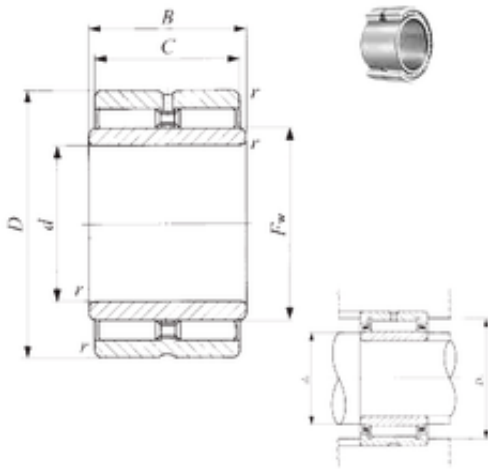

KFY MANUFACTURING MEXICO LIMITED

17 mm x 34 mm x 25,5 mm IKO GTRI 173425
needle roller bearings

Bearing No. GTRI 173425

| | |
|-------------------------------|---------------|
| Size | 17x34x25.5 mm |
| Bore Diameter | 17 mm |
| Outer Diameter | 34 mm |
| Width | 25,5 mm |
| d | 17 mm |
| Fw | 22 mm |
| D | 34 mm |
| B | 25,5 mm |
| C | 25 mm |
| r min. | 0,3 mm |
| da min. | 19 mm |
| da max | 21 mm |
| Da max. | 32 mm |
| Weight | 0,117 Kg |
| Basic dynamic load rating (C) | 37,9 kN |
| Basic static load rating (C0) | 57,8 kN |

GTRI 173425 Bearing 2D drawings and 3D CAD models