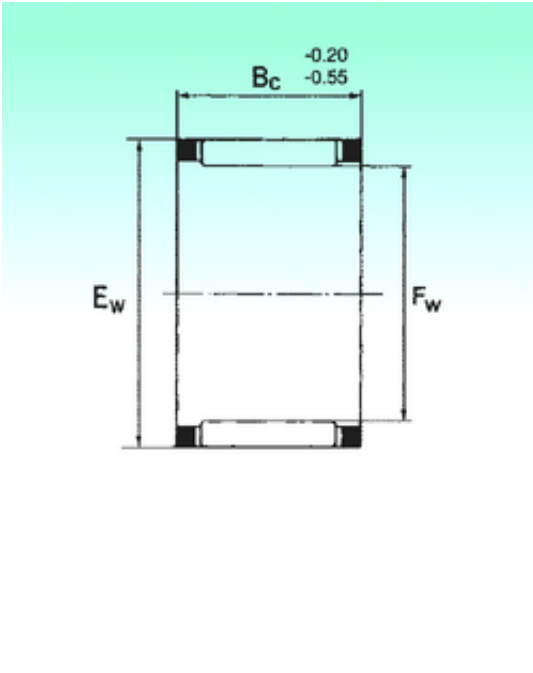

KFY MANUFACTURING MEXICO LIMITED

NBS KZK 23x30x16 needle roller bearings

Bearing No. KZK 23x30x16

Bore Diameter	23 mm
Outer Diameter	30 mm
Fw	23 mm
Ew	30 mm
Bc	16 mm
Weight	0,022 Kg
Basic dynamic load rating (C)	9,78 kN
Basic static load rating (C0)	11,8 kN

KZK 23x30x16 Bearing 2D drawings and 3D CAD models