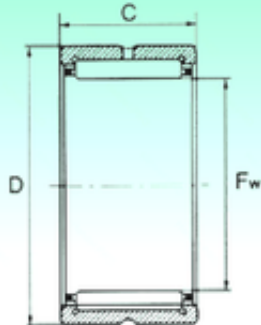

KFY MANUFACTURING MEXICO LIMITED

NBS RNA 4918 needle roller bearings

Bearing No. RNA 4918

RNA 4918 Bearing 2D drawings and 3D CAD models

Size	105x125x35 mm
Bore Diameter	105 mm
Outer Diameter	125 mm
Width	35 mm
Fw	105 mm
D	125 mm
C	35 mm
Weight	0,745 Kg
Basic dynamic load rating (C)	108,3 kN
Basic static load rating (C0)	237,5 kN