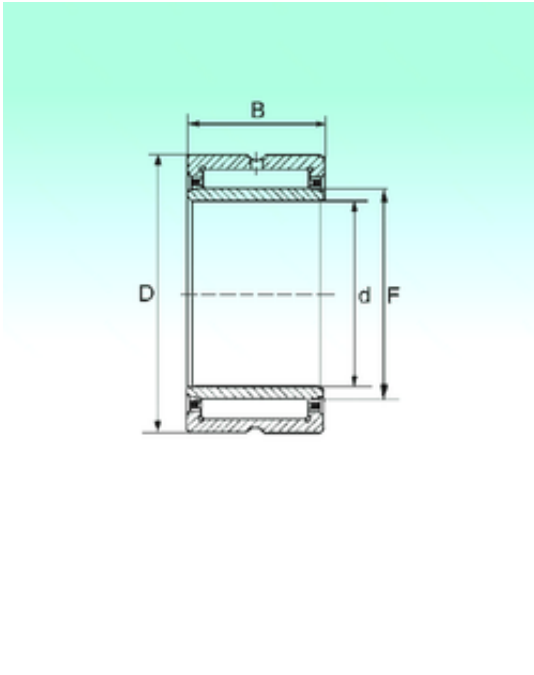

KFY MANUFACTURING MEXICO LIMITED

NKI 30/30 Bearing 2D drawings and 3D CAD models

NBS NKI 30/30 needle roller bearings

Bearing No. NKI 30/30

Size	30x45x30 mm
Bore Diameter	30 mm
Outer Diameter	45 mm
Width	30 mm
d	30 mm
Fw	35 mm
D	45 mm
C	30 mm
Weight	0,17 Kg
Basic dynamic load rating (C)	36 kN
Basic static load rating (C0)	68 kN