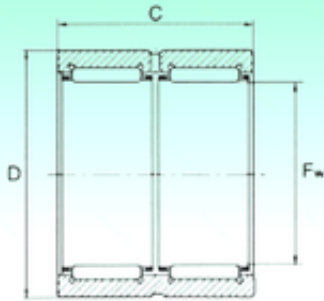

KFY MANUFACTURING MEXICO LIMITED

NBS RNA 69/32 ZW needle roller bearings

Bearing No. RNA 69/32 ZW

RNA 69/32 ZW Bearing 2D drawings and 3D CAD models

Size	40x52x36 mm
Bore Diameter	40 mm
Outer Diameter	52 mm
Width	36 mm
Fw	40 mm
D	52 mm
C	36 mm
Weight	0,147 Kg
Basic dynamic load rating (C)	44,65 kN
Basic static load rating (C0)	77,9 kN