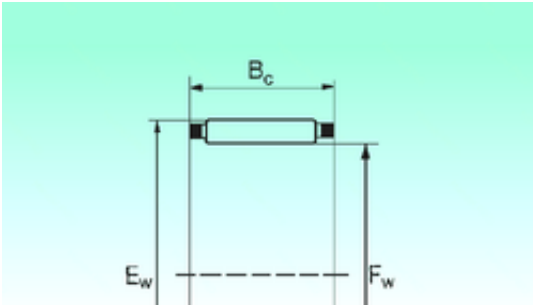

## NBS K 16x24x20 needle roller bearings

Bearing No. K 16x24x20

Bore Diameter	16 mm
Outer Diameter	24 mm
Fw	16 mm
Ew	24 mm
Bc	20 mm
Weight	0,0249 Kg
Basic dynamic load rating (C)	21,1 kN
Basic static load rating (C0)	23 kN

K 16x24x20 Bearing 2D drawings and 3D CAD models