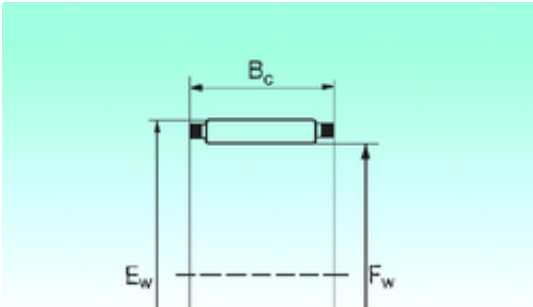

## NBS K 38x43x27 needle roller bearings

Bearing No. K 38x43x27

Bore Diameter	38 mm
Outer Diameter	43 mm
Fw	38 mm
Ew	43 mm
Bc	27 mm
Weight	0,0432 Kg
Basic dynamic load rating (C)	31 kN
Basic static load rating (C0)	67,5 kN

K 38x43x27 Bearing 2D drawings and 3D CAD models