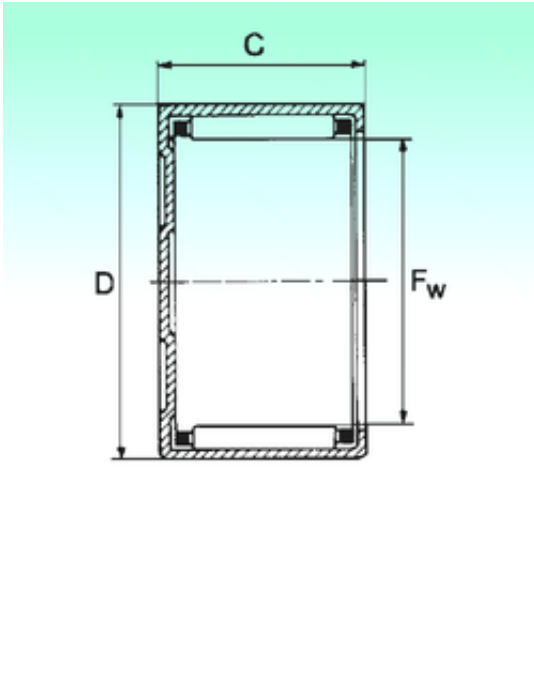

KFY MANUFACTURING MEXICO LIMITED

NBS BK 1412 needle roller bearings

Bearing No. BK 1412

Size	14x20x12 mm
Bore Diameter	14 mm
Outer Diameter	20 mm
Width	12 mm
Fw	14 mm
D	20 mm
C	12 mm
Weight	0,012 Kg
Basic dynamic load rating (C)	6,8 kN
Basic static load rating (C0)	8 kN

BK 1412 Bearing 2D drawings and 3D CAD models