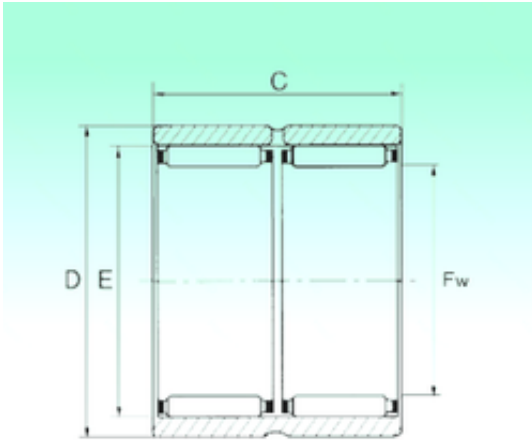

KFY MANUFACTURING MEXICO LIMITED

NBS RNAO 35x45x26 - ZW needle roller bearings

Bearing No. RNAO 35x45x26 - ZW

Bearing number : RNAO 35x45x26	ZW
Size	35x40x26 mm
Bore Diameter	35 mm
Outer Diameter	40 mm
Width	26 mm
Fw	35 mm
D	45 mm
E	40 mm
C	26 mm
Weight	0,088 Kg
Basic dynamic load rating (C)	26,1 kN
Basic static load rating (C0)	53,2 kN

RNAO 35x45x26 - ZW Bearing 2D drawings and 3D CAD models