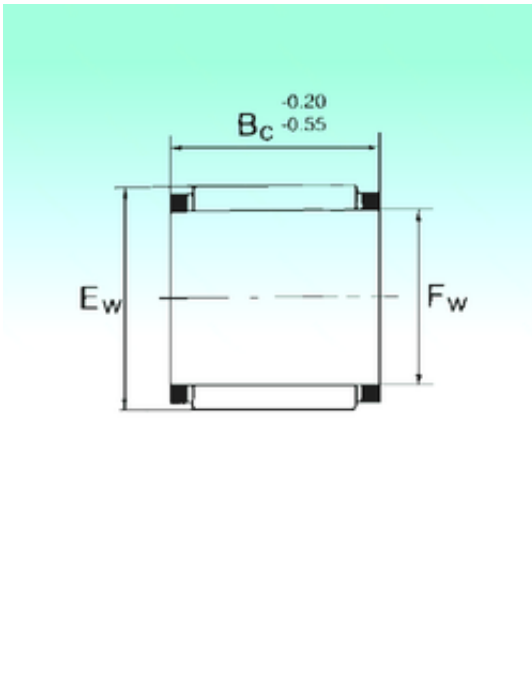

KFY MANUFACTURING MEXICO LIMITED

KBK 10x14x12 Bearing 2D drawings and 3D CAD models

NBS KBK 10x14x12 needle roller bearings

Bearing No. KBK 10x14x12

Marchio	NBS
Diametro del foro	10 mm
Diametro esterno	14 mm
Fw	10 mm
Ew	14 mm
Bc	12 mm
Peso	0,0045 Kg
Carico dinamico di base (C)	5,4 kN
Carico statico di base (C0)	6 kN