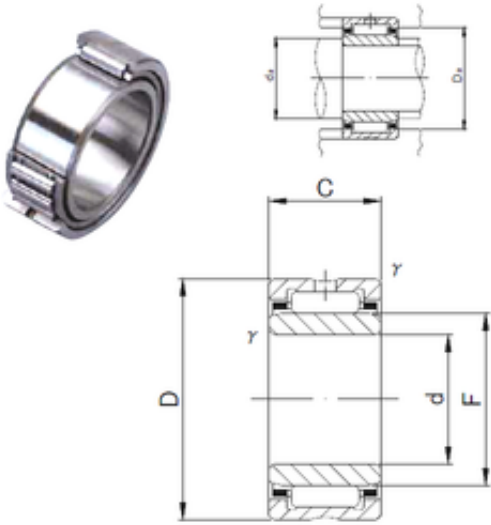

KFY MANUFACTURING MEXICO LIMITED

15 mm x 27 mm x 16 mm JNS NKI 15/16 needle roller bearings

Bearing No. NKI 15/16

Size	15x27x16 mm
Bore Diameter	15 mm
Outer Diameter	27 mm
Width	16 mm
d	15 mm
F	19 mm
D	27 mm
B	16 mm
C	16 mm
r min.	0,3 mm
da min.	17 mm
da max	18 mm
Da max.	25 mm
Weight	0,0395 Kg
Basic dynamic load rating (C)	14 kN
Basic static load rating (C0)	18,7 kN

NKI 15/16 Bearing 2D drawings and 3D CAD models