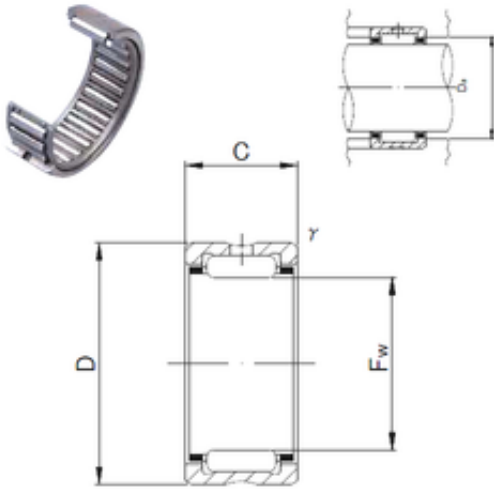

## JNS RNA 4830 needle roller bearings

Bearing No. RNA 4830

Size	165x190x40 mm
Bore Diameter	165 mm
Outer Diameter	190 mm
Width	40 mm
Fw	165 mm
D	190 mm
C	40 mm
r min.	1,1 mm
Da max.	183,5 mm
Weight	1,75 Kg
Basic dynamic load rating (C)	168 kN
Basic static load rating (C0)	446 kN

RNA 4830 Bearing 2D drawings and 3D CAD models