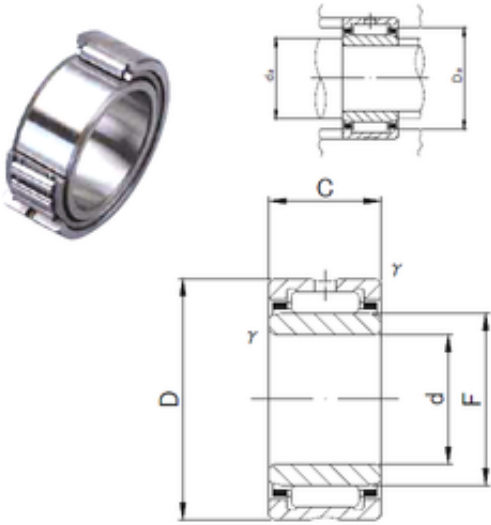

KFY MANUFACTURING MEXICO LIMITED

60 mm x 82 mm x 25 mm JNS NKI 60/25 needle roller bearings

Bearing No. NKI 60/25

Size	60x82x25 mm
Bore Diameter	60 mm
Outer Diameter	82 mm
Width	25 mm
d	60 mm
F	68 mm
D	82 mm
B	25 mm
C	25 mm
r min.	0,6 mm
da min.	64 mm
da max	66 mm
Da max.	78 mm
Weight	0,395 Kg
Basic dynamic load rating (C)	54,8 kN
Basic static load rating (C0)	116,7 kN

NKI 60/25 Bearing 2D drawings and 3D CAD models