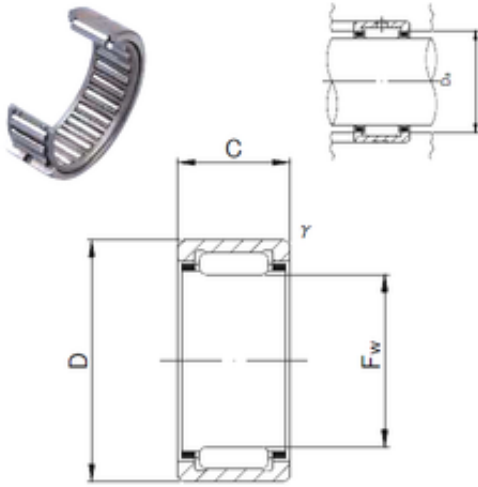

## JNS NK8/16M needle roller bearings

Bearing No. NK8/16M

Size	8x15x16 mm
Bore Diameter	8 mm
Outer Diameter	15 mm
Width	16 mm
Fw	8 mm
D	15 mm
C	16 mm
r min.	0,3 mm
Da max.	13 mm
Weight	0,013 Kg
Basic dynamic load rating (C)	6,5 kN
Basic static load rating (C0)	6,7 kN
Limiting speed	32 000 r/min

NK8/16M Bearing 2D drawings and 3D CAD models