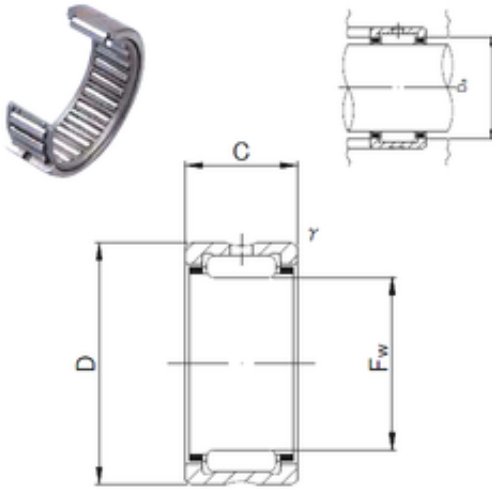

KFY MANUFACTURING MEXICO LIMITED

JNS RNA 5904 needle roller bearings

Bearing No. RNA 5904

Size	25x37x23 mm
Bore Diameter	25 mm
Outer Diameter	37 mm
Width	23 mm
Fw	25 mm
D	37 mm
C	23 mm
r min.	0,3 mm
Da max.	35 mm
Weight	0,084 Kg
Basic dynamic load rating (C)	29,4 kN
Basic static load rating (C0)	38,6 kN

RNA 5904 Bearing 2D drawings and 3D CAD models