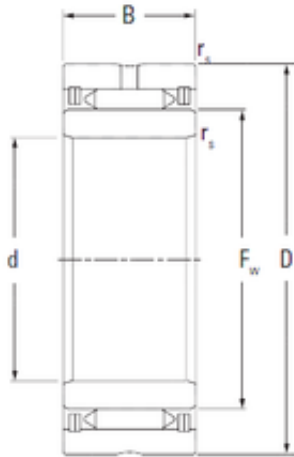

KFY MANUFACTURING MEXICO LIMITED

20 mm x 42 mm x 18 mm KOYO NA1020
needle roller bearings

Bearing No. NA1020

| | |
|-------------------------------|-------------|
| Size | 20x42x18 mm |
| Bore Diameter | 20 mm |
| Outer Diameter | 42 mm |
| Width | 18 mm |
| d | 20 mm |
| Fw | 28,7 mm |
| D | 42 mm |
| B | 18 mm |
| r5 min. | 0,65 mm |
| Weight | 0,084 Kg |
| Basic dynamic load rating (C) | 19,3 kN |
| Basic static load rating (C0) | 33,5 kN |
| (Grease) Lubrication Speed | 8600 r/min |
| Category | Bearings |
| Inventory | 0.0 |
| Manufacturer Name | KOYO |
| Minimum Buy Quantity | N/A |
| Weight / Kilogram | 0 |
| Product Group | B04144 |

NA1020 Bearing 2D drawings and 3D CAD models