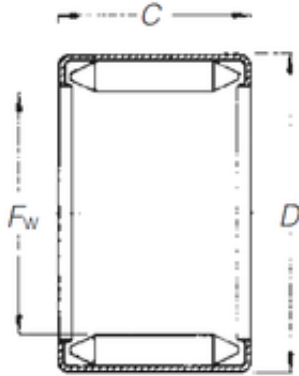

KFY MANUFACTURING MEXICO LIMITED

Timken DL 16 12 needle roller bearings

Bearing No. DL 16 12

Size	16x22x12 mm
Bore Diameter	16 mm
Outer Diameter	22 mm
Width	12 mm
Fw	16 mm
D	22 mm
C	12 mm
Weight	0,012 Kg
Basic dynamic load rating (C)	8,7 kN
Basic static load rating (C0)	15,5 kN
(Grease) Lubrication Speed	12000 r/min

DL 16 12 Bearing 2D drawings and 3D CAD models