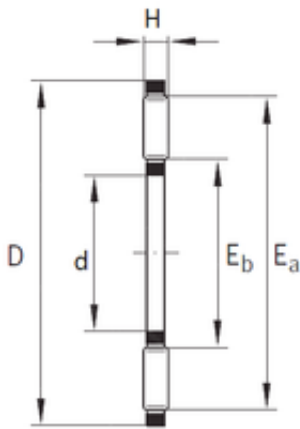

## INA AXK260X306X5 needle roller bearings

Bearing No. AXK260X306X5

AXK260X306X5 Bearing 2D drawings and 3D CAD models

Size	260x306x5 mm
Bore Diameter	260 mm
Outer Diameter	306 mm
Width	5 mm
d	260 mm
D	306 mm
H	5 mm
Ea	304 mm
Eb	262 mm
Weight	490 Kg
Basic dynamic load rating (C)	157 kN
Basic static load rating (C0)	1250 kN
Fatigue load limit (Pu)	84 000