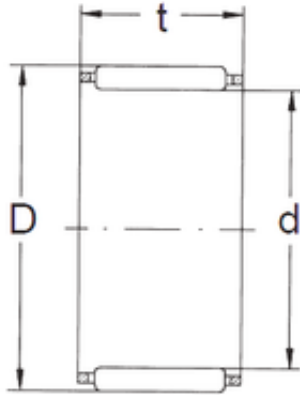

KFY MANUFACTURING MEXICO LIMITED

FBJ K18X22X13 needle roller bearings

Bearing No. K18X22X13

Size	18x22x13 mm
Bore Diameter	18 mm
Outer Diameter	22 mm
Width	13 mm
d	18 mm
D	22 mm
T	13 mm
Weight	0,0077 Kg
Basic dynamic load rating (C)	8,9 kN
Basic static load rating (C0)	11,9 kN
(Grease) Lubrication Speed	14000 r/min

K18X22X13 Bearing 2D drawings and 3D CAD models