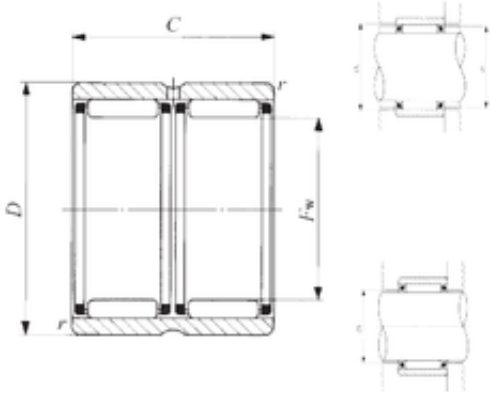

KFY MANUFACTURING MEXICO LIMITED

IKO RNAFW 709060 needle roller bearings

Bearing No. RNAFW 709060

RNAFW 709060 Bearing 2D drawings and 3D CAD models

Size	70x90x60 mm
Bore Diameter	70 mm
Outer Diameter	90 mm
Width	60 mm
Fw	70 mm
D	90 mm
C	60 mm
r min.	1,5 mm
Da max.	82 mm
db	77 mm
Db	71 mm
Weight	1 Kg
Basic dynamic load rating (C)	105 kN
Basic static load rating (C0)	272 kN