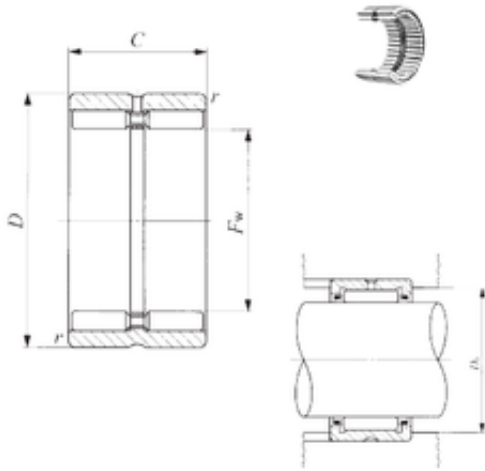

KFY MANUFACTURING MEXICO LIMITED

IKO GTR 10012550 needle roller bearings

Bearing No. GTR 10012550

Size	100x125x50 mm
Bore Diameter	100 mm
Outer Diameter	125 mm
Width	50 mm
Fw	100 mm
D	125 mm
C	50 mm
r min.	1,5 mm
Da max.	117 mm
Weight	1,44 Kg
Basic dynamic load rating (C)	234 kN
Basic static load rating (C0)	549 kN

GTR 10012550 Bearing 2D drawings and 3D CAD models