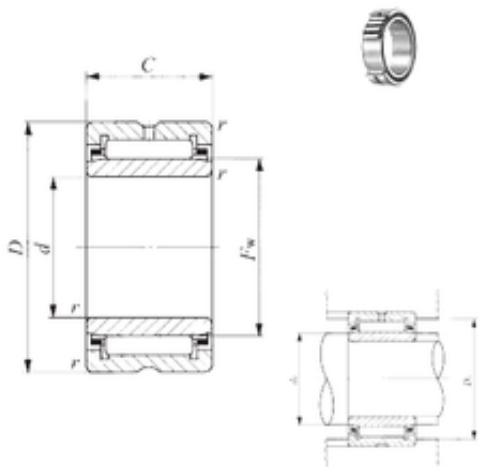

KFY MANUFACTURING MEXICO LIMITED

45 mm x 62 mm x 25 mm IKO TAFI 456225 needle roller bearings

Bearing No. TAFI 456225

| | |
|-------------------------------|-------------|
| Size | 45x62x25 mm |
| Bore Diameter | 45 mm |
| Outer Diameter | 62 mm |
| Width | 25 mm |
| d | 45 mm |
| Fw | 50 mm |
| D | 62 mm |
| B | 25 mm |
| C | 25 mm |
| r min. | 0,3 mm |
| da min. | 47 mm |
| da max | 49 mm |
| Da max. | 60 mm |
| S | 0,5 mm |
| Weight | 0,23 Kg |
| Basic dynamic load rating (C) | 43 kN |
| Basic static load rating (C0) | 85,3 kN |

TAFI 456225 Bearing 2D drawings and 3D CAD models